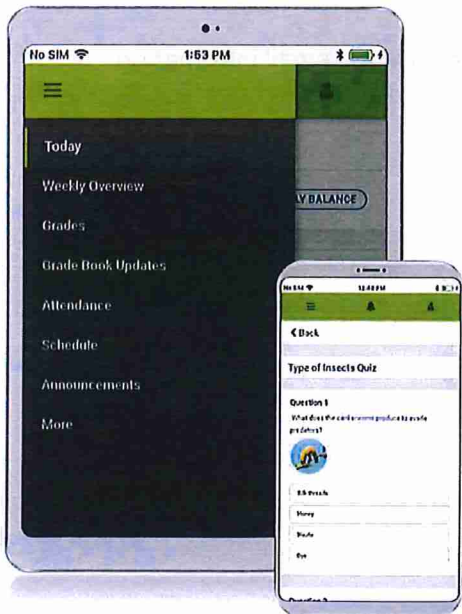

Parents & Students, information is at your fingertips.

Access on the Web Campus Student and Campus Parent

Campus Student and Campus Parent are designed to provide real-time access to student information. The easy-to-use design displays what is currently happening in the classroom so you can understand, monitor, and participate in the educational process.

- » Announcements
- » Assignments
- » Attendance
- » Grades
- » Schedules

AND

Download the Mobile App Campus Student and Campus Parent

Announcements

Quickly see district announcements as they are posted.

Assignments

Browse assignments by specific class or due date.

Attendance

Review attendance events in summary and detail form.

Grades

Immediate access to grades as they are posted.

Schedule

Review schedule from anywhere, at any time.