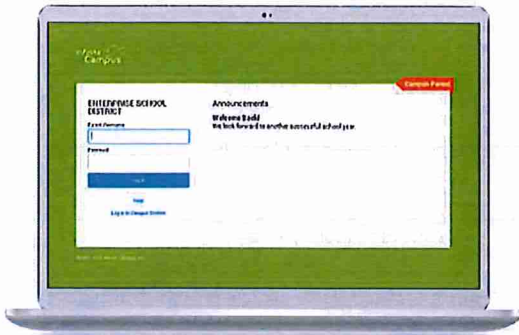

Parents & Students, information is at your fingertips.

Access on the Web Campus Student and Campus Parent

Campus Student and Campus Parent are designed to provide real-time access to student information. The easy-to-use design displays what is currently happening in the classroom so you can understand, monitor, and participate in the educational process.

- » Announcements
- » Assignments
- » Attendance
- » Grades
- » Schedules

AND

Download the Mobile App Campus Student and Campus Parent

Announcements

Quickly see district announcements as they are posted.

Assignments